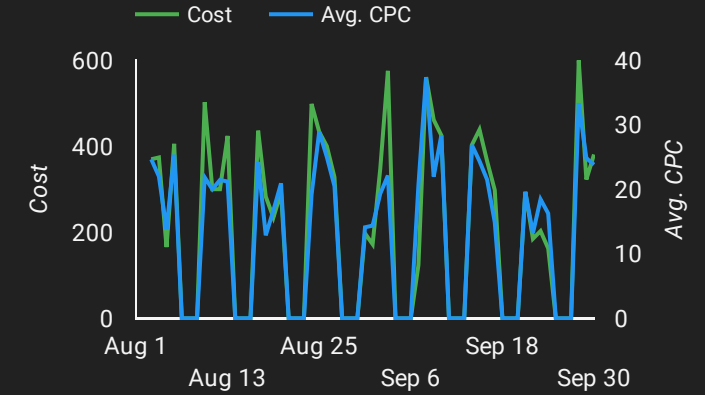

Overview

Click Through Rate

Conversion Rate & Cost

by Conversions Rate and Cost / Conv.

Conversions
153.0
↑ 36.6%

Conv. rate
27.0%
↑ 6.0%

Cost / conv.
\$80.18
↓ -28.7%

Cost Per Click

by Cost, CPC

Cost
\$12.27K
↓ -2.6%

Avg. CPC
\$21.64
↓ -24.4%

Clicks & Impressions

Top Keywords by Impressions

| | Search keyword | Clicks | Impressions | CTR | Cost | Avg. CPC |
|-----|---------------------------------|--------|-------------|-----|---------|----------|
| 1. | | | | | | |
| 2. | | | | | | |
| 3. | | | | | | |
| 4. | | | | | | |
| 5. | | | | | | |
| 6. | | | | | | |
| 7. | | | | | | |
| 8. | | | | | | |
| 9. | | | | | | |
| 10. | | | | | | |
| 11. | | | | | | |
| 12. | | | | | | |
| 13. | | | | | | |
| 14. | | | | | | |
| 15. | | | | | | |
| 16. | | | | | | |
| 17. | | | | | | |
| 18. | | | | | | |
| 19. | | | | | | |
| 20. | | | | | | |
| 21. | employment lawyers | 1 | 5 | 20% | \$27.84 | \$27.84 |
| 22. | employment lawyers nyc | 0 | 5 | 0% | \$0 | \$0 |
| 23. | +wrongful +termination +lawyers | 3 | 4 | 75% | \$92.9 | \$30.97 |
| 24. | discrimination lawyers | 1 | 4 | 25% | \$39.09 | \$39.09 |