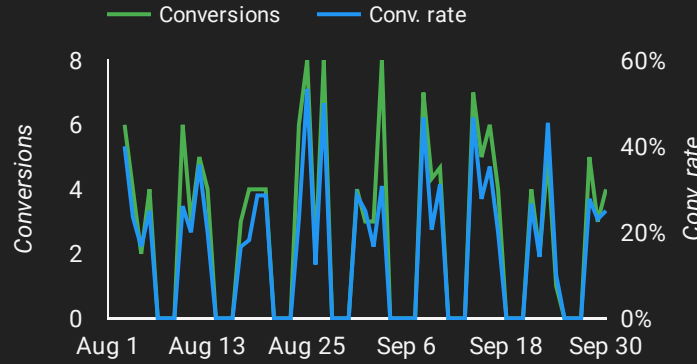

Overview

Click Through Rate

Conversion Rate & Cost

by Conversions Rate and Cost / Conv.

Conversions
153.0
↑ 36.6%

Conv. rate
27.0%
↑ 6.0%

Cost / conv.
\$80.18
↓ -28.7%

Cost Per Click

by Cost, CPC

Cost
\$12.27K
↓ -2.6%

Avg. CPC
\$21.64
↓ -24.4%

Clicks & Impressions

Top Keywords by Impressions

| | Search keyword | Clicks | Impressions | CTR | Cost | Avg. CPC |
|-----|---------------------------------|--------|-------------|-----|---------|----------|
| 1. | | | | | | |
| 2. | | | | | | |
| 3. | | | | | | |
| 4. | | | | | | |
| 5. | | | | | | |
| 6. | | | | | | |
| 7. | | | | | | |
| 8. | | | | | | |
| 9. | | | | | | |
| 10. | | | | | | |
| 11. | | | | | | |
| 12. | | | | | | |
| 13. | | | | | | |
| 14. | | | | | | |
| 15. | | | | | | |
| 16. | | | | | | |
| 17. | | | | | | |
| 18. | | | | | | |
| 19. | | | | | | |
| 20. | | | | | | |
| 21. | employment lawyers | 1 | 5 | 20% | \$27.84 | \$27.84 |
| 22. | employment lawyers nyc | 0 | 5 | 0% | \$0 | \$0 |
| 23. | +wrongful +termination +lawyers | 3 | 4 | 75% | \$92.9 | \$30.97 |
| 24. | discrimination lawyers | 1 | 4 | 25% | \$39.09 | \$39.09 |