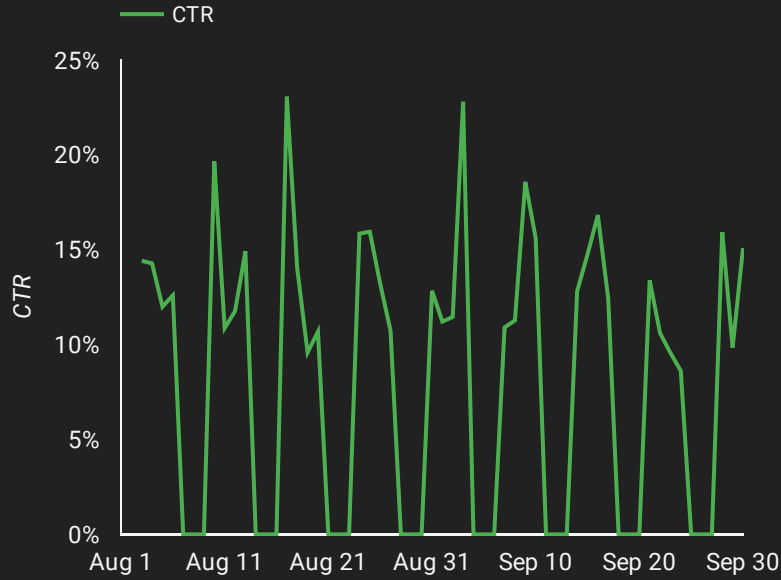

Overview

Click Through Rate

Conversion Rate & Cost

by Conversions Rate and Cost / Conv.

Conversions
153.0
↑ 36.6%

Conv. rate
27.0%
↑ 6.0%

Cost / conv.
\$80.18
↓ -28.7%

Cost Per Click

by Cost, CPC

Cost
\$12.27K
↓ -2.6%

Avg. CPC
\$21.64
↓ -24.4%

Clicks & Impressions

Top Keywords by Impressions

| | Search keyword | Clicks | Impressions | CTR | Cost | Avg. CPC |
|-----|---------------------------------|--------|-------------|-----|---------|----------|
| 1. | | | | | | |
| 2. | | | | | | |
| 3. | | | | | | |
| 4. | | | | | | |
| 5. | | | | | | |
| 6. | | | | | | |
| 7. | | | | | | |
| 8. | | | | | | |
| 9. | | | | | | |
| 10. | | | | | | |
| 11. | | | | | | |
| 12. | | | | | | |
| 13. | | | | | | |
| 14. | | | | | | |
| 15. | | | | | | |
| 16. | | | | | | |
| 17. | | | | | | |
| 18. | | | | | | |
| 19. | | | | | | |
| 20. | | | | | | |
| 21. | employment lawyers | 1 | 5 | 20% | \$27.84 | \$27.84 |
| 22. | employment lawyers nyc | 0 | 5 | 0% | \$0 | \$0 |
| 23. | +wrongful +termination +lawyers | 3 | 4 | 75% | \$92.9 | \$30.97 |
| 24. | discrimination lawyers | 1 | 4 | 25% | \$39.09 | \$39.09 |