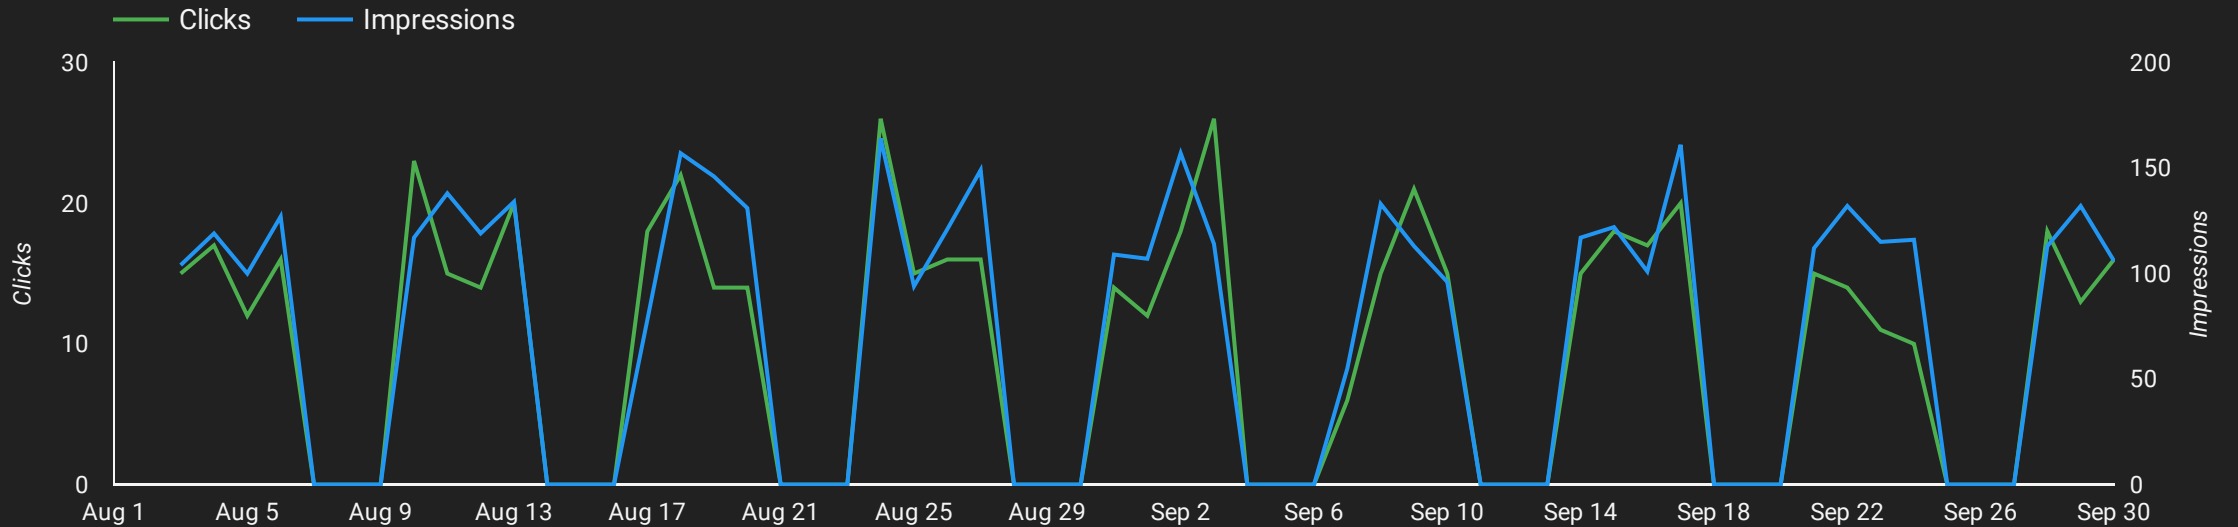

Overview

Click Through Rate

Conversion Rate & Cost

by Conversions Rate and Cost / Conv.

Conversions
153.0
↑ 36.6%

Conv. rate
27.0%
↑ 6.0%

Cost / conv.
\$80.18
↓ -28.7%

Cost Per Click

by Cost, CPC

Cost
\$12.27K
↓ -2.6%

Avg. CPC
\$21.64
↓ -24.4%

Clicks & Impressions

Top Keywords by Impressions

| | Search keyword | Clicks | Impressions | CTR | Cost | Avg. CPC |
|-----|---------------------------------|--------|-------------|-----|---------|----------|
| 1. | | | | | | |
| 2. | | | | | | |
| 3. | | | | | | |
| 4. | | | | | | |
| 5. | | | | | | |
| 6. | | | | | | |
| 7. | | | | | | |
| 8. | | | | | | |
| 9. | | | | | | |
| 10. | | | | | | |
| 11. | | | | | | |
| 12. | | | | | | |
| 13. | | | | | | |
| 14. | | | | | | |
| 15. | | | | | | |
| 16. | | | | | | |
| 17. | | | | | | |
| 18. | | | | | | |
| 19. | | | | | | |
| 20. | | | | | | |
| 21. | employment lawyers | 1 | 5 | 20% | \$27.84 | \$27.84 |
| 22. | employment lawyers nyc | 0 | 5 | 0% | \$0 | \$0 |
| 23. | +wrongful +termination +lawyers | 3 | 4 | 75% | \$92.9 | \$30.97 |
| 24. | discrimination lawyers | 1 | 4 | 25% | \$39.09 | \$39.09 |